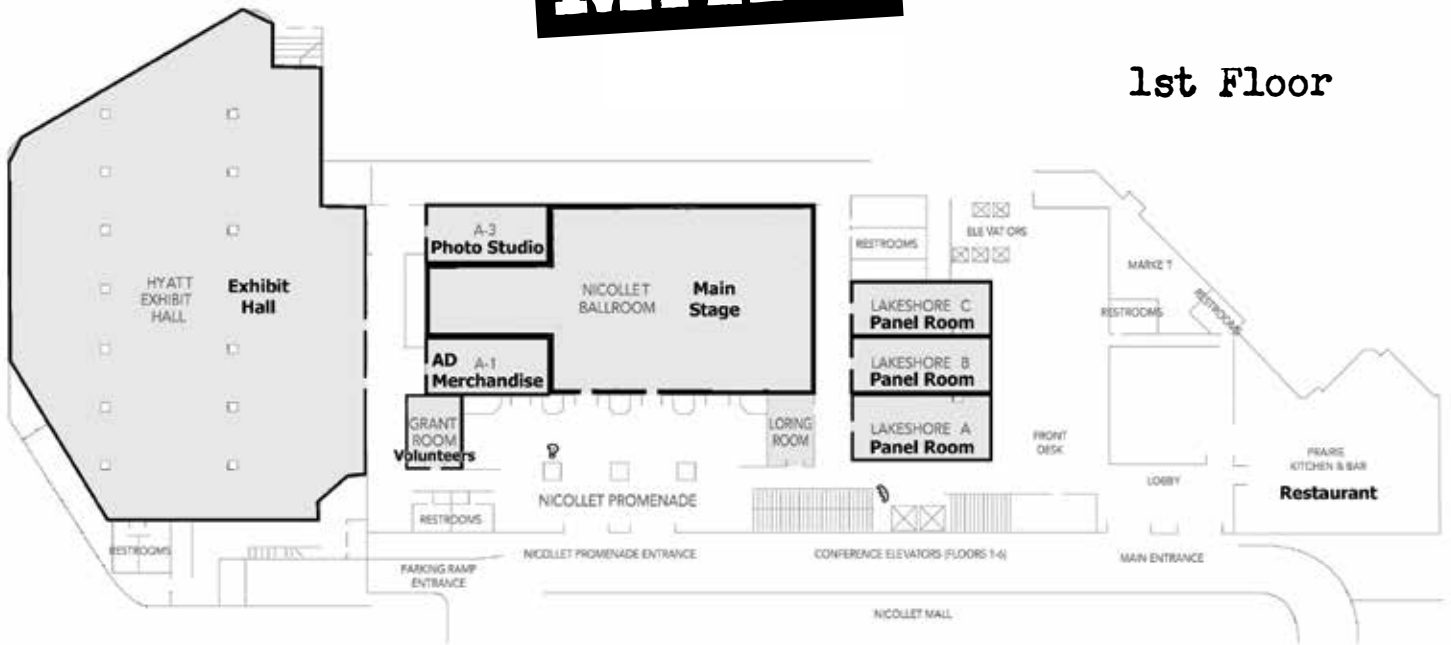

MAPS

1st Floor