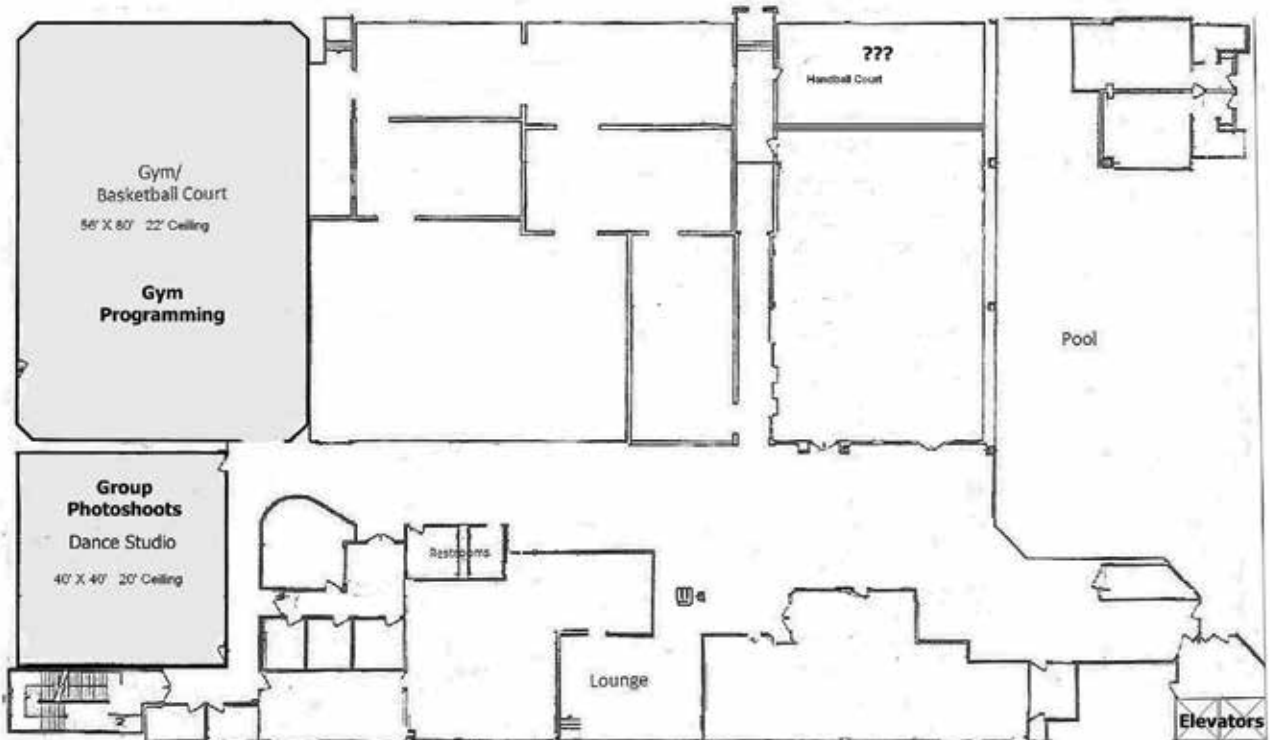

MAPS

5th Floor

6th Floor