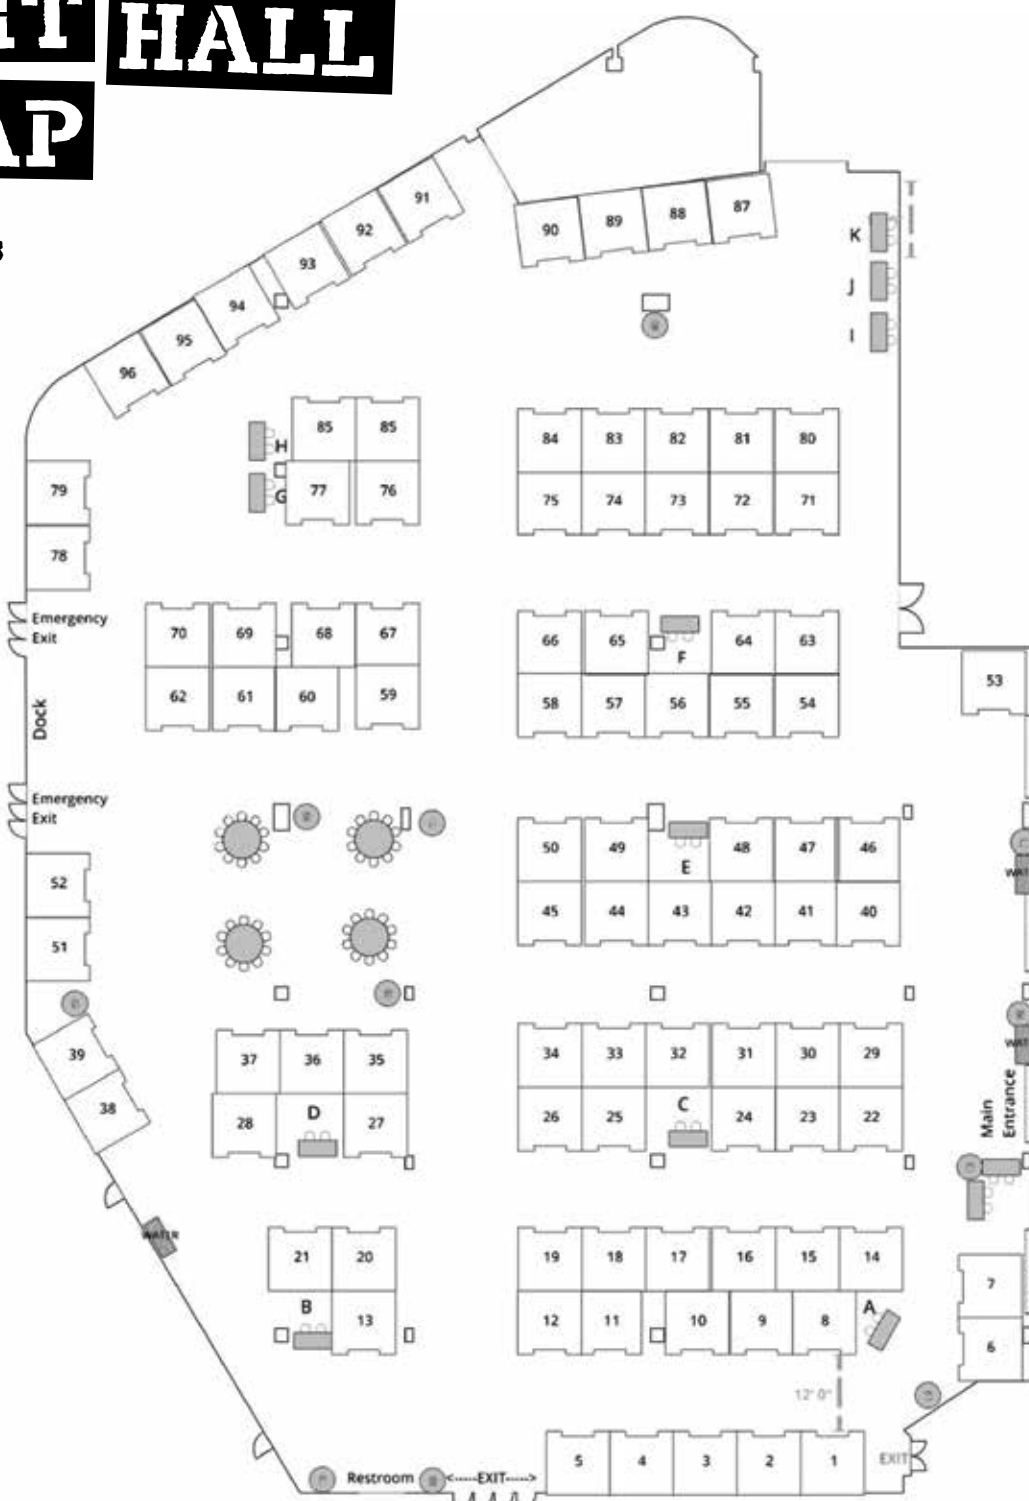

EXHIBIT HALL

MAP

Vendors & Locations

- 85, 86, 87, 88 168 Dragon Trading Inc
- 96 ahhgela
- J Anime Fargo
- B Anime NebrasKon
- 71, 72, 73 AnimeStuffStore.com
- 25, 26 Archimedes Azure Creations
- 28 B4TECH
- 60 Bandage Brigade
- 22, 23 Bead Geekz
- 48 becauseofdreams
- 04, 5 Bibisama
- 11, 12 Bishounen Boutique
- 01, 2, 3 BowenDragon1
- 29, 30, 31, 32 Cartoon Passion
- 33, 34 Chill Vibes Worldwide
- 35 Chompalot Art
- 40 Cloudburst Bookstore
- 89, 90, 91 CloverPuff
- K Convergence
- 41 Creative Gaming Solutions
- A Excalibur Con
- I Free Mom Hugs Twin Cities
- 8, 9, 10 Fuzzbutt Boutique
- 95 House of Hades
- 92, 93, 94 I-Retailstore
- 54, 55 Japaname Games
- 64 Japanese Plushies and Anime Figures Collectibles
- D JASM
- 67, 68 Jukebox Imports
- H Kitsune Kon
- 84 Lumino Studio
- G Minnesota Comic Exchange
- C MNeurodivergent
- 38, 39 Mobile Game World
- 76, 77 Neon Culture
- 78, 79, 80 New anime cosplay
- 42, 43, 44, 45 Otaku Joe's
- 63 Otaku Scents
- 70 Pawsitively Cozy
- 6, 7 Pawstar
- 27 Phoenix Animation
- 56, 57, 58 Project Saisei
- 46, 47 SAMURAI WEST
- 36, 37 Scoundrelle's Keep
- 13 Shade's Findings
- 14, 15, 16 Shibe Ink
- 74, 75 Snacc Pack
- 61, 62 Sorbet Jungle LLC
- 53 Super Capsule Project
- 49, 50 Tanpopo House

- 20, 21 The Lost Zone LLC
- 17, 18, 19 toyslogic
- F Twin Cities Con
- E VGM CON
- 81, 82 Vonnart/Rinmarks
- 59 WAIFUWEAR
- 69 WarezGamez
- 24 Whimsical Whiskers
- 51, 52 Wild Bill's Soda
- 65, 66 WyntersEnd Workshop
- 83 Yaniir