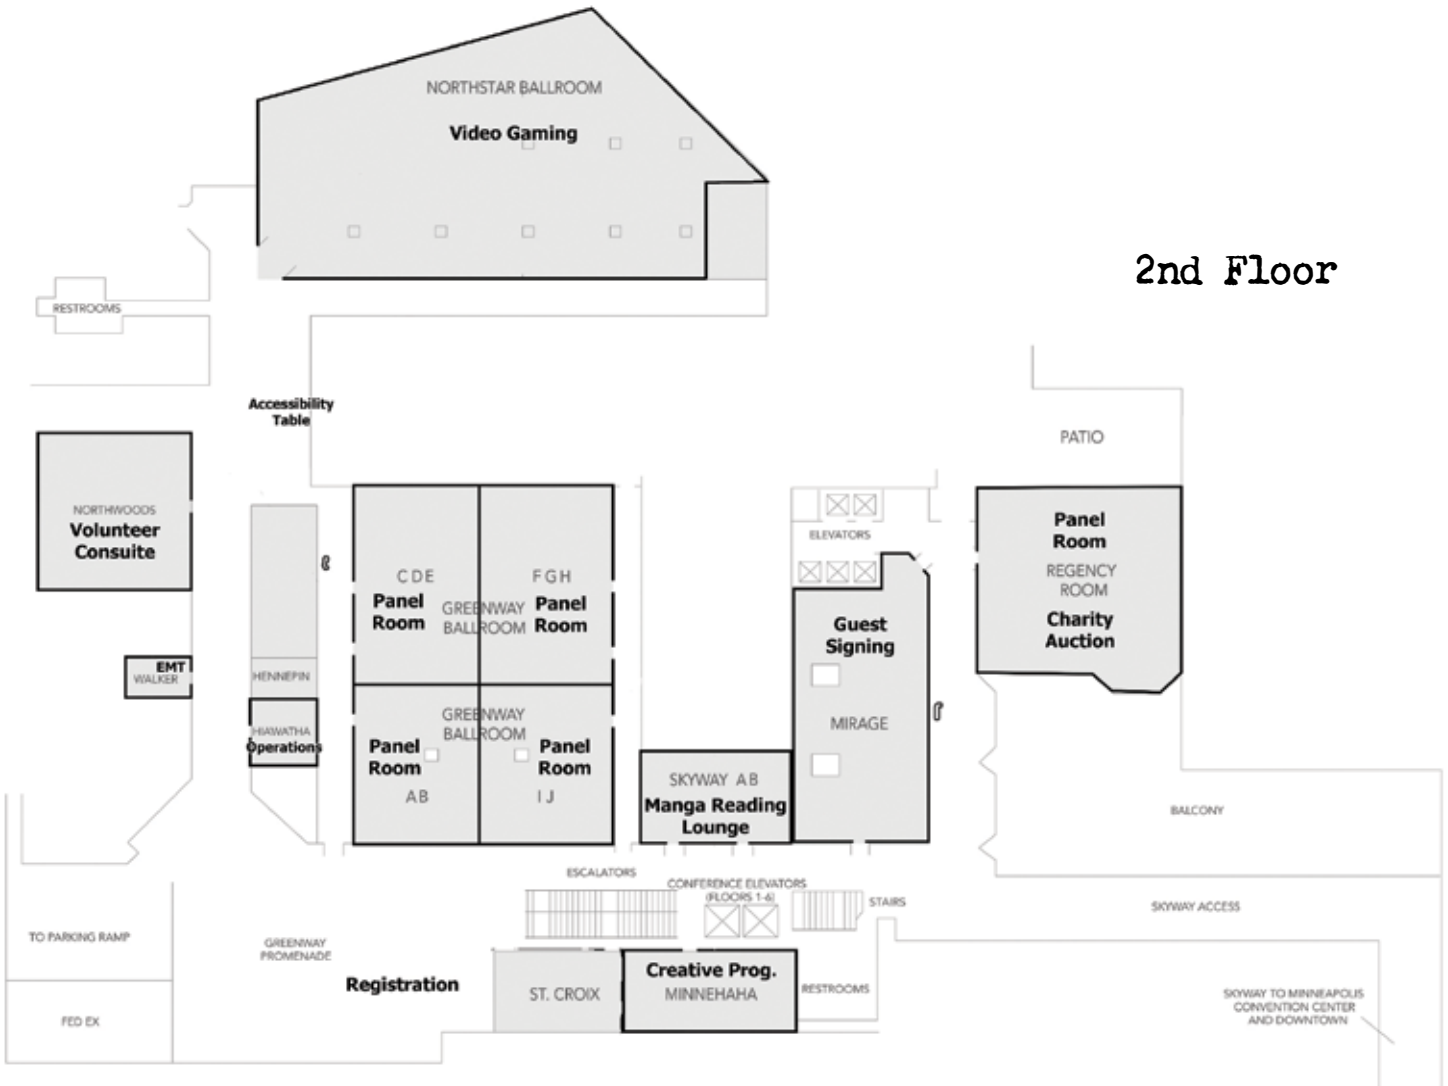

MAPS

1st Floor

2nd Floor