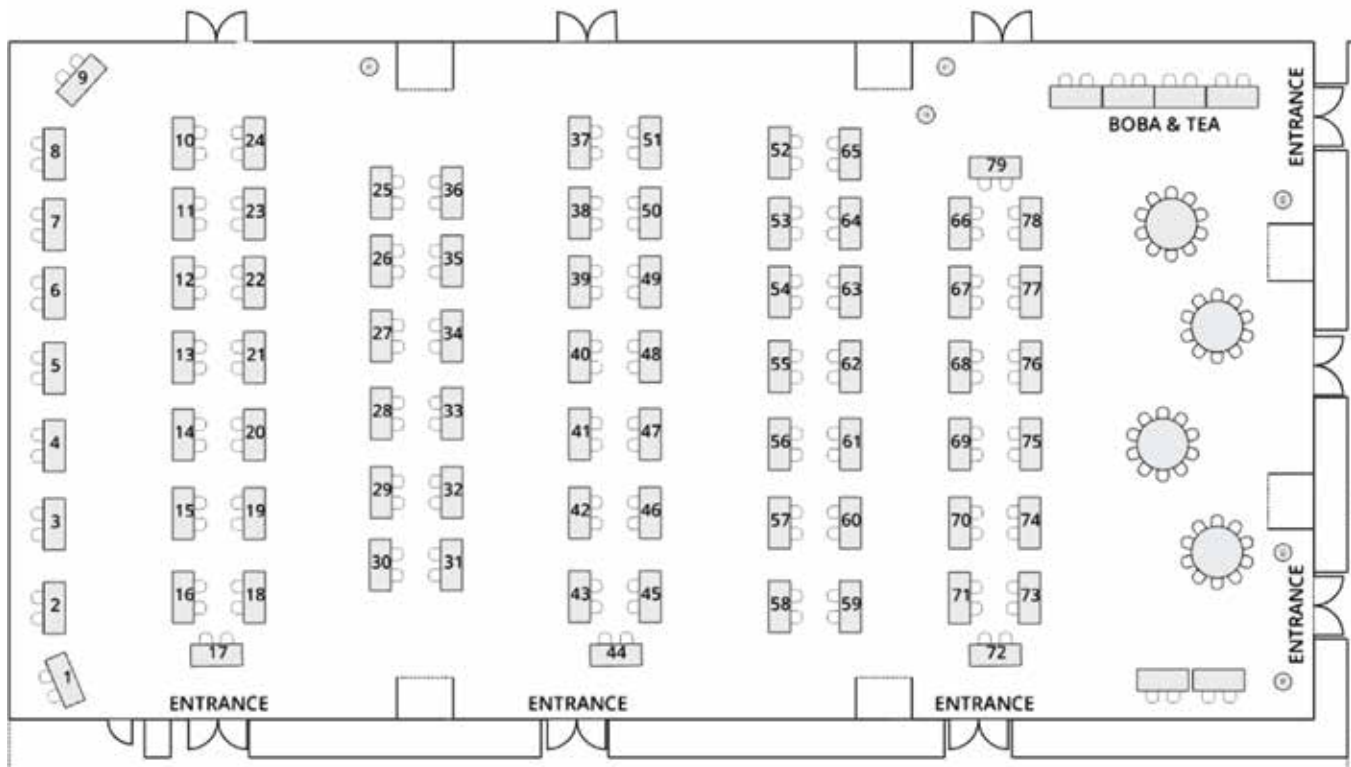

ARTIST ALLEY MAP

Artists & Locations

1. Yen Pen	22. MujuMonster	43. Lemon Penguin	64. Grakanarts
2. SAJU Studios	23. Sleepy Otter Shop	44. Strawbearrymilk	65. Art of Tangmo/Tangmo Cecchini
3. Ignition Industries	24. Dapper Raptor Studios	45. Rsenic Rin	66. Bubble Jar Art
4. EGGUINO	25. TomoCreations	46. Charming Little Fox	67. Krescentdrops
5. Raiko	26. HookieDuke	47. ToniRenea Art	68. Loiza
6. kirvia	27. Innkbean	48. Ai Mochi Arts	69. Mitty Creation
7. Shoujo Havoc	28. MevrouwRoze Studios	49. spicytunaa	70. Sugarbplays DIY Crossstitch
8. EROTIPOP	29. supahhnan	50. NjotoArt	71. Shubaobao
9. Dioknarf	30. haromochi	51. Prawnm33	72. Penelopeloveprints
10. Love Rainie	31. KawaiiRabbits	52. Shiej007	73. SunnySide Art
11. 6Maple Studio	32. technicolorstar	53. Cremechii	74. rainubrew
12. The Eggo Man	33. Stitch Lore Creations	54. kaijuJUNGLE	75. Amanda Nelson Design Co
13. Katie Sartor-Duchene Art	34. Pitchgold	55. Omzbear	76. TrashieArt
14. HanaeKariko	35. Belli-buttons	56. Erik Krenz Prints	77. Robot Dragon Studios
15. OKINPULU	36. Flair Fighter	57. Ofskysociety	78. _naidraws
16. From Caliko	37. Fried Unicorn Studio	58. Cat Crossing	79. Licca Kirk / Atlas House
17. Pabgha	38. softcenteregg	59. bitZANITY	
18. deckitout	39. Wheatloaves	60. CHUCHUGOU	
19. VinylGrave	40. Maliveth	61. Bird Bird!	
20. LM Pederson	41. Modare	62. dooziCrafts	
21. Akiseo	42. Subconscious Realms	63. ToasterKiwi