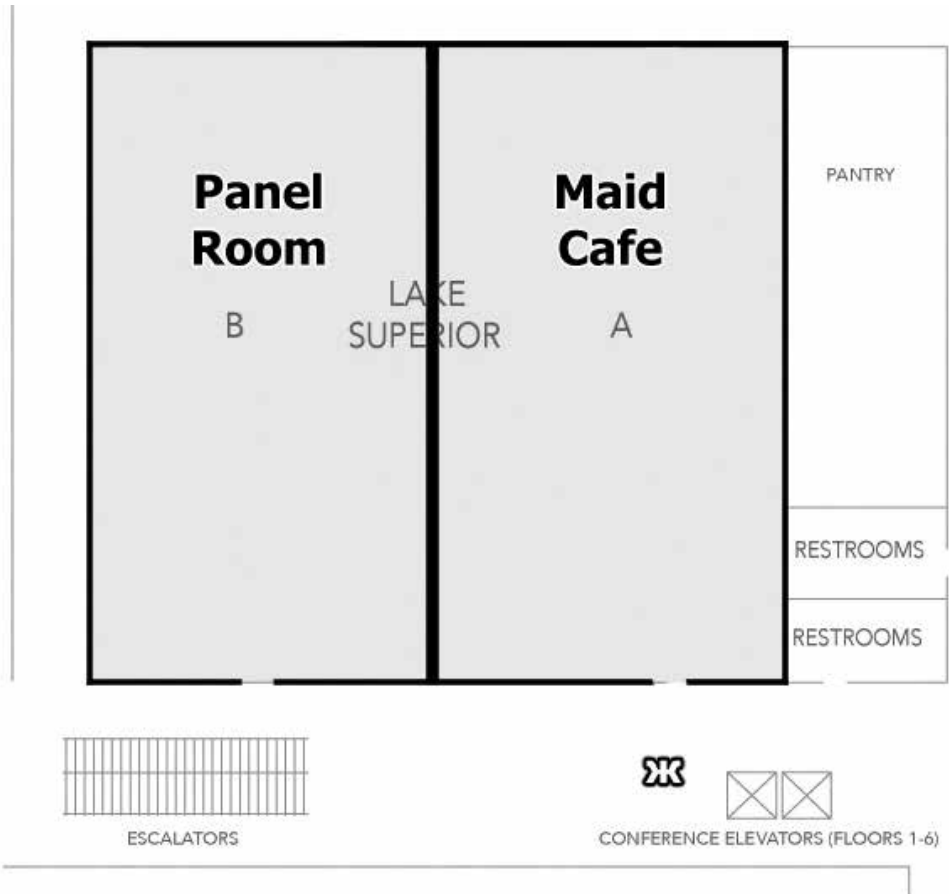

MAPS

5th Floor